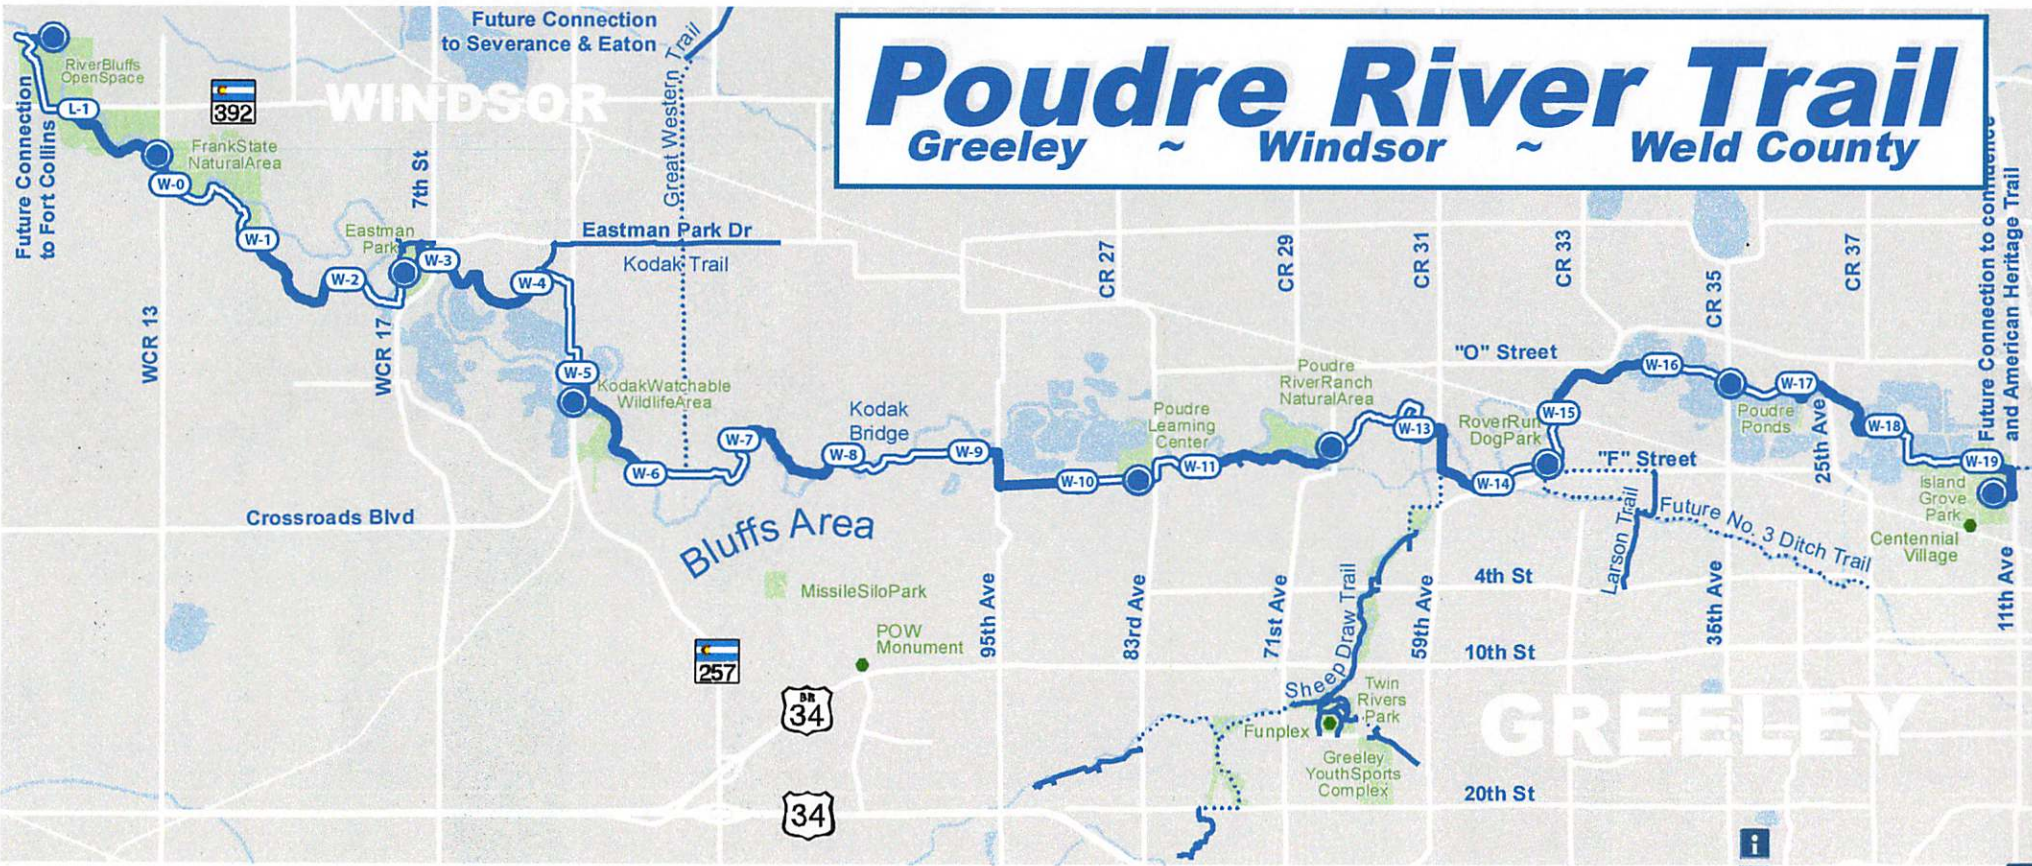

Poudre River Trail

Greeley ~ Windsor ~ Weld County

- ### TRAIL RULES
- Park only in designated areas
 - Trail hours are dawn to dusk
 - No motorized vehicles except emergency and maintenance
 - Pets must be leashed
 - No swimming or pets in the river
 - No littering (includes animal waste)
 - No trespassing off trail
 - Do not harass, capture or kill wildlife
 - Never feed wild animals
 - Do not disturb nests/animal homes
 - Do not pick/remove vegetation
 - No camping or fires
 - No alcoholic beverages
 - No glass containers
 - No firearms, paintball, fireworks, etc.

For additional information, maps, questions, or to report trail issues; Visit us on the web @ www.poudretrail.org or call the Trail Office @ (970) 336-4044

Created on 12.29.11 by City of Greeley Planning, gossardb