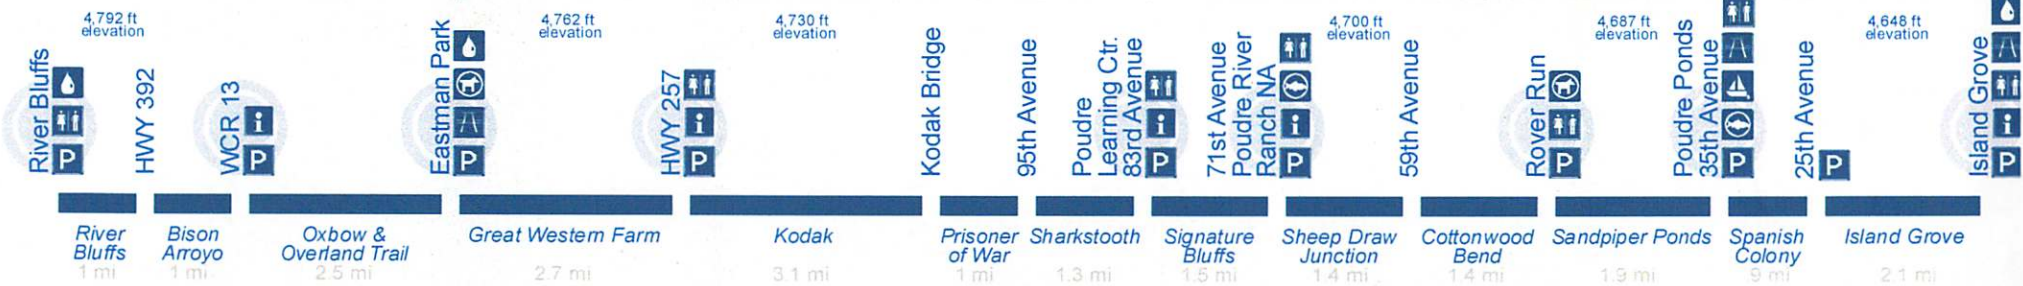

Poudre River Trail

Greeley ~ Windsor ~ Weld County

- ### TRAIL RULES
- Park only in designated areas
 - Trail hours are dawn to dusk
 - No motorized vehicles except emergency and maintenance
 - Pets must be leashed
 - No swimming or pets in the river
 - No littering (includes animal waste)
 - No trespassing off trail
 - Do not harass, capture or kill wildlife
 - Never feed wild animals
 - Do not disturb nests/animal homes
 - Do not pick/remove vegetation
 - No camping or fires
 - No alcoholic beverages
 - No glass containers
 - No firearms, paintball, fireworks, etc.