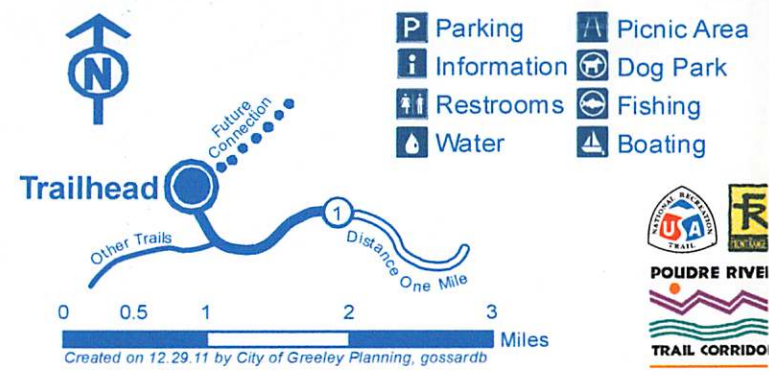

Poudre River Trail

Greeley ~ Windsor ~ Weld County

- ### TRAIL RULES
- Park only in designated areas
 - Trail hours are dawn to dusk
 - No motorized vehicles except emergency and maintenance
 - Pets must be leashed
 - No swimming or pets in the river
 - No littering (includes animal waste)
 - No trespassing off trail
 - Do not harass, capture or kill wildlife
 - Never feed wild animals
 - Do not disturb nests/animal homes
 - Do not pick/remove vegetation
 - No camping or fires
 - No alcoholic beverages
 - No glass containers
 - No firearms, paintball, fireworks, etc.